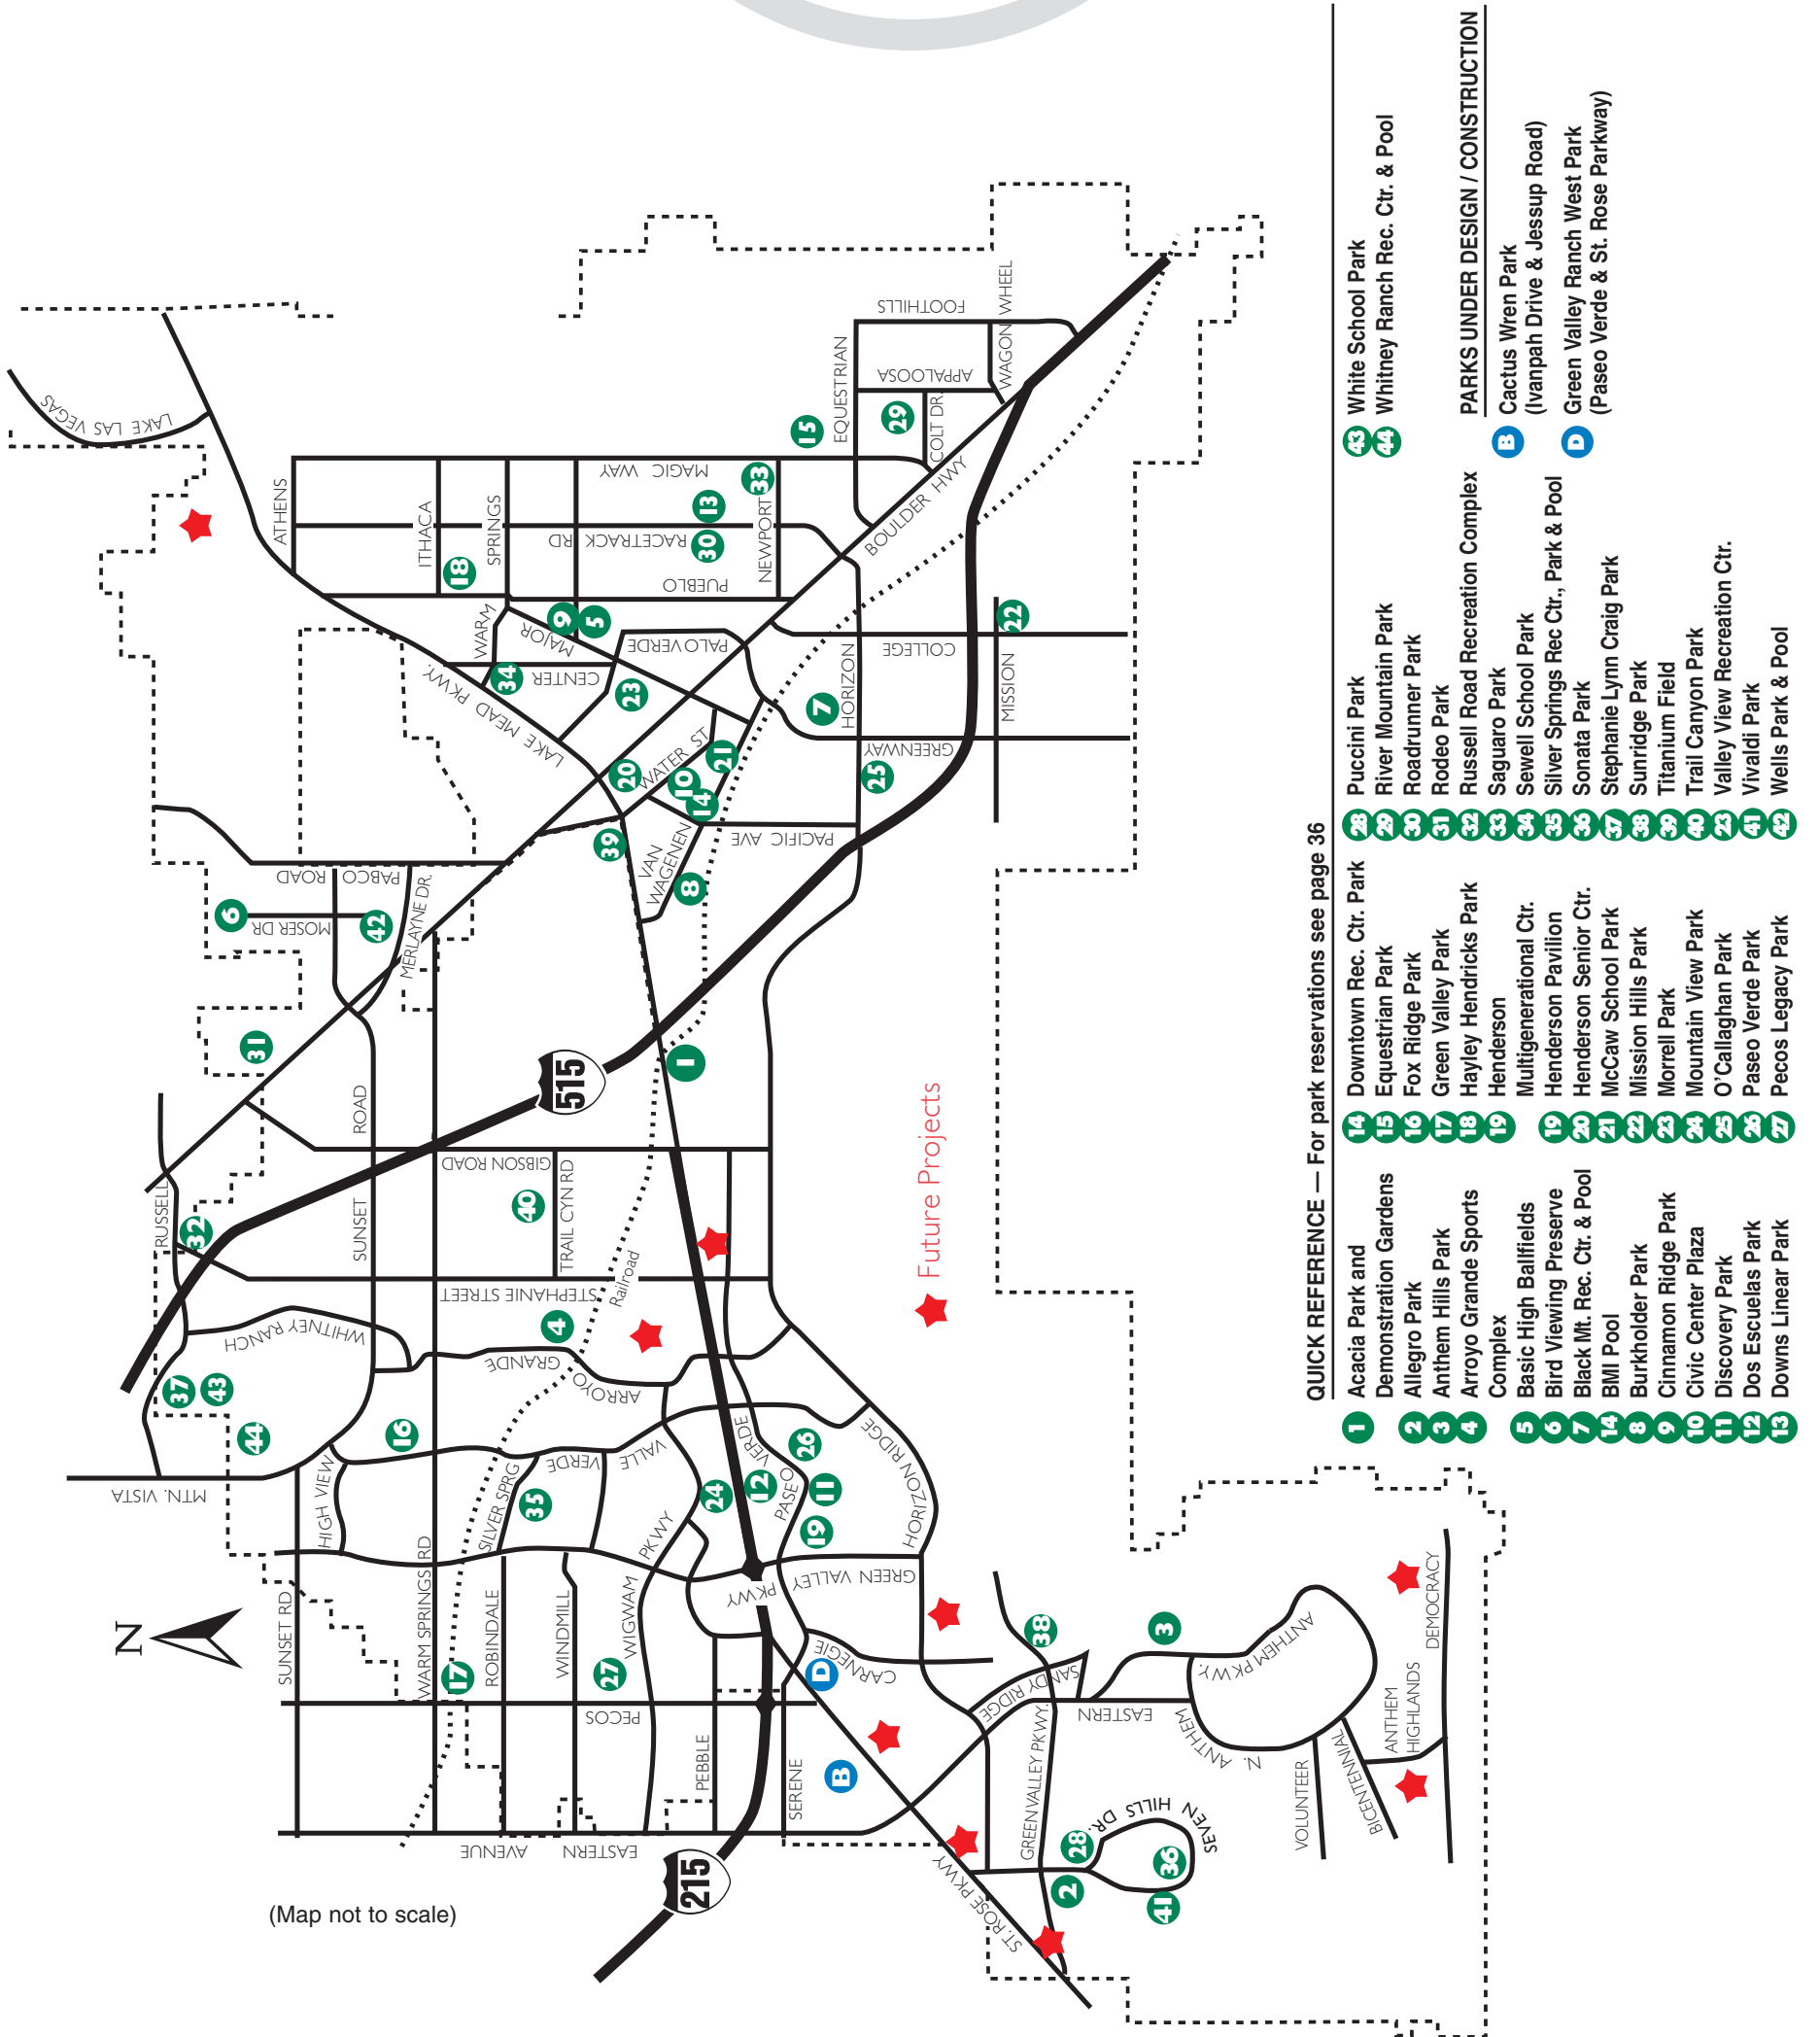

Park & Facility Guide

QUICK REFERENCE — For park reservations see page 36

- | | | | |
|--|-----------------------------------|--|--|
| 1 Acacia Park and Demonstration Gardens | 14 Downtown Rec. Ctr. Park | 28 Puccini Park | 43 White School Park |
| 2 Allegro Park | 15 Equestrian Park | 29 River Mountain Park | 44 Whitney Ranch Rec. Ctr. & Pool |
| 3 Anthem Hills Park | 16 Fox Ridge Park | 30 Roadrunner Park | |
| 4 Arroyo Grande Sports Complex | 17 Green Valley Park | 31 Rodeo Park | PARKS UNDER DESIGN / CONSTRUCTION |
| 5 Basic High Ballfields | 18 Hayley Hendricks Park | 32 Russell Road Recreation Complex | B Cactus Wren Park (Ivanpah Drive & Jessup Road) |
| 6 Bird Viewing Preserve | 19 Henderson | 33 Saguaro Park | D Green Valley Ranch West Park (Paseo Verde & St. Rose Parkway) |
| 7 Black Mt. Rec. Ctr. & Pool | 19 Multigenerational Ctr. | 34 Sewell School Park | |
| 14 BMI Pool | 20 Henderson Pavilion | 35 Silver Springs Rec Ctr., Park & Pool | |
| 8 Burkholder Park | 21 Henderson Senior Ctr. | 36 Sonata Park | |
| 9 Cinnamon Ridge Park | 21 McCaw School Park | 37 Stephanie Lynn Craig Park | |
| 10 Civic Center Plaza | 22 Mission Hills Park | 38 Sunridge Park | |
| 11 Discovery Park | 23 Morrell Park | 39 Titanium Field | |
| 12 Dos Escuelas Park | 24 Mountain View Park | 40 Trail Canyon Park | |
| 13 Downs Linear Park | 25 O'Callaghan Park | 41 Valley View Recreation Ctr. | |
| | 26 Paseo Verde Park | 42 Vivaldi Park | |
| | 27 Pecos Legacy Park | 42 Wells Park & Pool | |